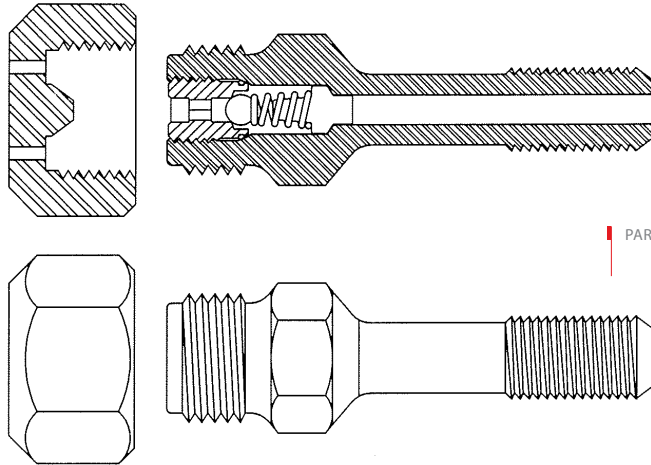

EasiFlow Long Stem

PART NO: PLI-EFLF-LS

PART NUMBER
PLI-EFLF-LS

NPT TAPPED THREAD

PARALLEL THREAD

Long Stems Coupled With Parallel Threads are Available to Suit Any Requirement.

EasiFlow Lubrication Fitting Long Stem

- PLI-EFLF-LS14
- PLI-EFLF-LS38
- PLI-EFLF-LS12
- PLI-EFLF-LS78
- PLI-EFLF-GBH-LS14
- PLI-EFLF-GBH-LS38
- PLI-EFLF-GBH-LS12
- PLI-EFLF-GBH-LS78

AS1210

Combination GBH Fitting Available

Suits Both 1" UNS and Giant Button Head Attachment

*n.b. (the giant head button reduces pressure rating of the fitting)

PROPRIETARY NOTICE:
THIS DATA AND THE INFORMATION CONTAINED HEREIN ARE THE PROPERTY OF PRESSURE LUBE INTERNATIONAL AND SHALL NOT BE USED OR REPRODUCED OR DISCLOSED FOR ANY PURPOSE WITHOUT THE EXPRESS CONSENT OF PRESSURE LUBE INTERNATIONAL.